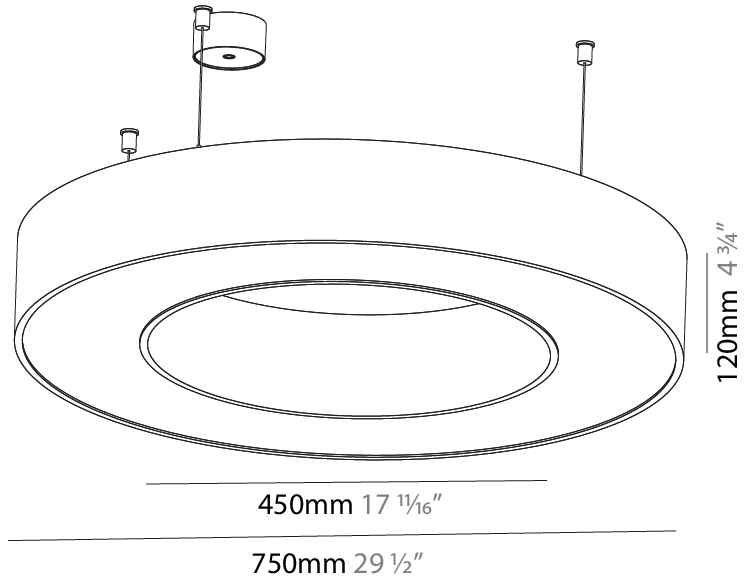

GENERAL

Series: Glorious
Subseries: Glorious
Brand: Prolight
Division: Architectural
Mounting Type: Suspension
Mounting Location: Ceiling
Subcategory: Ambient

PHYSICAL

Shape: Round
Diameter (mm): 750
Diameter (in): 29 1/2
Height (mm): 120
Height (in): 4 3/4
Max. Overall Height (mm): 2120
Max. Overall Height (in): 83 7/16
Light Distribution: Direct
Weight (kg): 7.062
Weight (lbs): 15.56
Diffuser: [PMMA - Opal or Micro-Prism](#)
Fixture Finish: [SSR / BKV / CWI / CRY / HAB / LAG / UFT / ITA / RUA / RUR / MIC / FTG / MYG / TWT / LOD / PUS / FRO / FUP / KIA / POP / BLS / SPG / MEY / GOH / GUM / CHC / COM / ABZ / JAG / OBR / MOS / ROR](#)
Fixture Material: Aluminum

ELECTRICAL

Lamp Type: LED (Zhaga Standard)
Input Wattage (W): 30
Total Output Wattage (W): 24 / 19.2 (3500K)
Dimming: [Non-Dimming / Phase Dimming (120Vac only) / 0-10V Dimming](#)
Driver Included: Yes
Driver Location: Integrated
Driver Type: Constant Current
Driver Class: Class 2
Input Voltage (V): 120 - 277
Constant Current (MA): 350 / 600 (3500K)

LED

[Color Temperature (°K): 3000 / 3500 / 4000](#)
Max. Delivered Lumen (lm): 2770 / 2862 / 2920
CRI: >80 CRI
Efficiency (%): 65
Lamp Life (hrs): 50000

OPTICAL

RATINGS AND CERTIFICATIONS

Certified By: Certified for North American Standards
IP rating: IP20