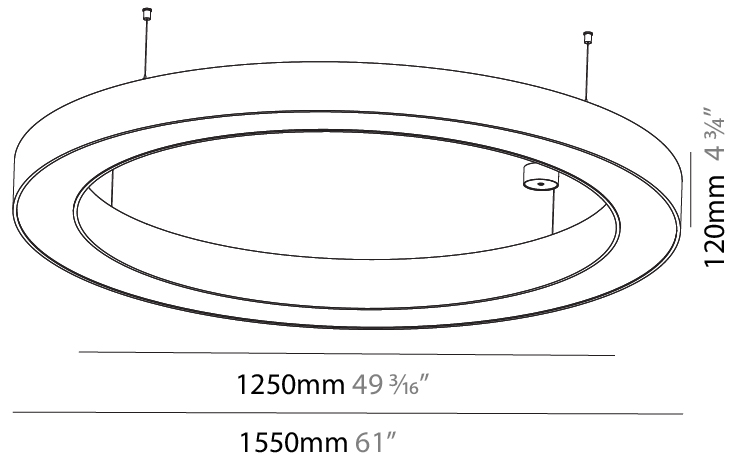

GENERAL

Series: Glorious
Subseries: Glorious
Brand: Prolicht
Division: Architectural
Mounting Type: Suspension
Mounting Location: Ceiling
Subcategory: Ambient

PHYSICAL

Shape: Round
Diameter (mm): 1550
Diameter (in): 61
Height (mm): 120
Height (in): 4 ¾
Max. Overall Height (mm): 2120
Max. Overall Height (in): 83 7/16
Light Distribution: Direct / Indirect
Weight (kg): 16.737
Weight (lbs): 36.90
Diffuser: PMMA - Opal or Micro-Prism
Fixture Finish: SSR / BKV / CWI / CRY / HAB / LAG / UFT / ITA / RUA / RUR / MIC / FTG / MYG / TWT / LOD / PUS / FRO / FUP / KIA / POP / BLS / SPG / MEY / GOH / GUM / CHC / COM / ABZ / JAG / OBR / MOS / ROR
Fixture Material: Aluminum

ELECTRICAL

Lamp Type: LED (Zhaga Standard)
Input Wattage (W): 110
Total Output Wattage (W): 88 / 70.4 (3500K)
Dimming: Non-Dimming / Phase Dimming (120Vac only) / 0-10V Dimming
Driver Included: Yes
Driver Location: Integrated
Driver Type: Constant Current - 120 / 277Vac
Driver Class: Class 2
Input Voltage (V): 120 - 277
Constant Current (MA): 350 / 700/800 (3500K)

LED

Color Temperature (°K): 3000 / 3500 / 4000
Max. Delivered Lumen (lm): 6920 / 7164 / 7310 Direct / 4530 / 4938 / 4790 Indirect
CRI: >80 CRI
Efficiency (%): 68
Lamp Life (hrs): 50000

OPTICAL

RATINGS AND CERTIFICATIONS

Certified By: Certified for North American Standards
IP rating: IP20