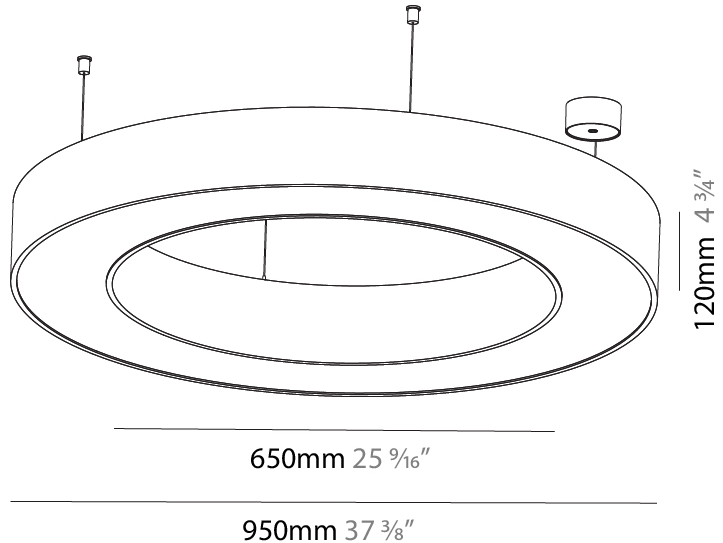

GENERAL

Series: Glorious
Subseries: Glorious
Brand: Prolicht
Division: Architectural
Mounting Type: Suspension
Mounting Location: Ceiling
Subcategory: Ambient

PHYSICAL

Shape: Round
Diameter (mm): 950
Diameter (in): 37 ³/₈
Height (mm): 120
Height (in): 4 ³/₄
Max. Overall Height (mm): 2120
Max. Overall Height (in): 83 ⁷/₁₆
Light Distribution: Direct / Indirect
Weight (kg): 10.395
Weight (lbs): 22.92
Diffuser: [PMMA - Opal or Micro-Prism](#)
Fixture Finish: [SSR / BKV / CWI / CRY / HAB / LAG / UFT / ITA / RUA / RUR / MIC / FTG / MYG / TWT / LOD / PUS / FRO / FUP / KIA / POP / BLS / SPG / MEY / GOH / GUM / CHC / COM / ABZ / JAG / OBR / MOS / ROR](#)
Fixture Material: Aluminum

ELECTRICAL

Lamp Type: LED (Zhaga Standard)
Input Wattage (W): 58.5
Total Output Wattage (W): 52 / 41.6 (3500K)
Dimming: [Non-Dimming / Phase Dimming (120Vac only) / 0-10V Dimming](#)
Driver Included: Yes
Driver Location: Integrated
Driver Type: Constant Current
Driver Class: Class 2
Input Voltage (V): 120 - 277
Constant Current (MA): 350 / 900/400 (3500K)

LED

[Color Temperature (°K): 3000 / 3500 / 4000](#)
Max. Delivered Lumen (lm): 4150 / 4302 / 4390 Direct / 1850/ 1911 / 150
CRI: >80 CRI
Efficiency (%): 69
Lamp Life (hrs): 50000

OPTICAL

RATINGS AND CERTIFICATIONS

Certified By: Certified for North American Standards
IP rating: IP20

PROJECT
TYPE
SPECIFIER
QUANTITY
DATE