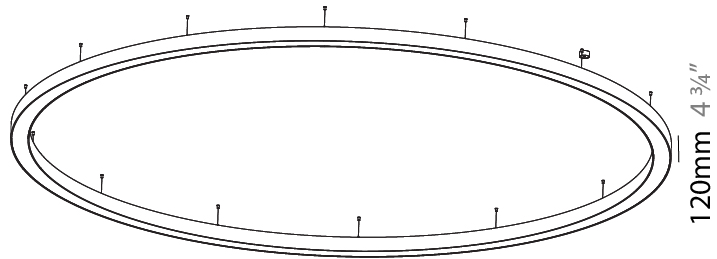

GENERAL

Series: Glorious
Subseries: Glorious
Brand: Prolight
Division: Architectural
Mounting Type: Suspension
Mounting Location: Ceiling
Subcategory: Ambient

PHYSICAL

Shape: Round
Diameter (mm): 5400
Diameter (in): 212 ⁵/₈
Depth (mm): 120
Depth (in): 4 ³/₄
Max. Overall Height (mm): 2120
Max. Overall Height (in): 83 ⁷/₁₆
Light Distribution: Direct
Weight (kg): 69.5
Weight (lbs): 152.9
Diffuser: PMMA - Opal or Micro-Prism
Fixture Finish: SSR / BKV / CWI / CRY / HAB / LAG / UFT / ITA / RUA / RUR / MIC / FTG / MYG / TWT / LOD / PUS / FRO / FUP / KIA / POP / BLS / SPG / MEY / GOH / GUM / CHC / COM / ABZ / JAG / OBR / MOS / ROR
Fixture Material: Aluminum

ELECTRICAL

Lamp Type: LED (Zhaga Standard)
Input Wattage (W): 280
Total Output Wattage (W): 224 / 179.2 (3500K)
Dimming: Non-Dimming / Phase Dimming (120Vac only) / 0-10V Dimming
Driver Included: Yes
Driver Location: Integrated
Driver Type: Constant Current
Driver Class: Class 2
Input Voltage (V): 120 - 277
Constant Current (MA): 350 / 1400 (3500K)

LED

Color Temperature (°K): 3000 / 3500 / 4000
Max. Delivered Lumen (lm): 25840 / 26754 / 27300
CRI: >80 CRI
Efficiency (%): 65
Lamp Life (hrs): 50000

OPTICAL

RATINGS AND CERTIFICATIONS

Certified By: Certified for North American Standards
IP rating: IP20