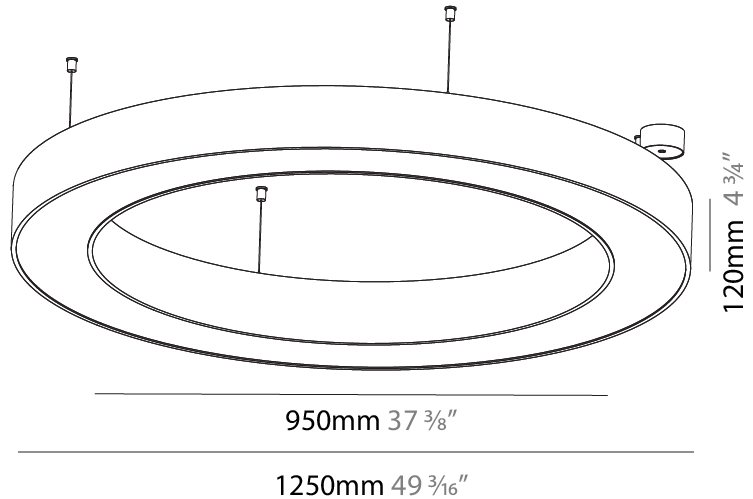

GENERAL

Series: Glorious
Subseries: Glorious
Brand: Prolicht
Division: Architectural
Mounting Type: Suspension
Mounting Location: Ceiling
Subcategory: Ambient

PHYSICAL

Shape: Round
Diameter (mm): 1250
Diameter (in): 49 7/16
Height (mm): 120
Height (in): 4 3/4
Max. Overall Height (mm): 2120
Max. Overall Height (in): 83 7/16
Light Distribution: Direct / Indirect
Weight (kg): 13.475
Weight (lbs): 29.70
Diffuser: PMMA - Opal or Micro-Prism
Fixture Finish: SSR / BKV / CWI / CRY / HAB / LAG / UFT / ITA / RUA / RUR / MIC / FTG / MYG / TWT / LOD / PUS / FRO / FUP / KIA / POP / BLS / SPG / MEY / GOH / GUM / CHC / COM / ABZ / JAG / OBR / MOS / ROR
Fixture Material: Aluminum

ELECTRICAL

Lamp Type: LED (Zhaga Standard)
Input Wattage (W): 90
Total Output Wattage (W): 72 / 57.6 (3500K)
Dimming: Non-Dimming / Phase Dimming (120Vac only) / 0-10V Dimming
Driver Included: Yes
Driver Location: Integrated
Driver Type: Constant Current
Driver Class: Class 2
Input Voltage (V): 120 - 277
Constant Current (mA): 350 / 1200/600 (3500K)

LED

Color Temperature (°K): 3000 / 3500 / 4000
Max. Delivered Lumen (lm): 5540 / 5733 / 5850 Direct / 3830 / 3969 / 4050 Indirect
CRI: >80 CRI
Efficiency (%): 68
Lamp Life (hrs): 50000

OPTICAL

RATINGS AND CERTIFICATIONS

Certified By: Certified for North American Standards
IP rating: IP20