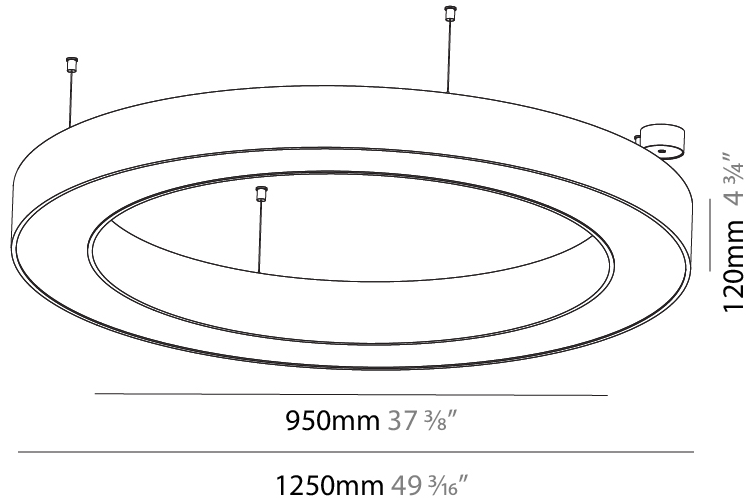

GENERAL

Series: Glorious
Subseries: Glorious
Brand: Prolicht
Division: Architectural
Mounting Type: Suspension
Mounting Location: Ceiling
Subcategory: Ambient

PHYSICAL

Shape: Round
Diameter (mm): 1250
Diameter (in): 49 ³/₁₆
Height (mm): 120
Height (in): 4 ³/₄
Max. Overall Height (mm): 2120
Max. Overall Height (in): 83 ⁷/₁₆
Light Distribution: Direct
Weight (kg): 12.847
Weight (lbs): 28.26
Diffuser: PMMA - Opal or Micro-Prism
Fixture Finish: SSR / BKV / CWI / CRY / HAB / LAG / UFT / ITA / RUA / RUR / MIC / FTG / MYG / TWT / LOD / PUS / FRO / FUP / KIA / POP / BLS / SPG / MEY / GOH / GUM / CHC / COM / ABZ / JAG / OBR / MOS / ROR
Fixture Material: Aluminum

ELECTRICAL

Lamp Type: LED (Zhaga Standard)
Input Wattage (W): 60
Total Output Wattage (W): 48 / 38.4 (3500K)
Dimming: Non-Dimming / Phase Dimming (120Vac only) / 0-10V Dimming
Driver Included: Yes
Driver Location: Integrated
Driver Type: Constant Current
Driver Class: Class 2
Input Voltage (V): 120 - 277
Constant Current (mA): 350 / 1200 (3500K)

LED

Color Temperature (°K): 3000 / 3500 / 4000
Max. Delivered Lumen (lm): 5540 / 5733 / 5850
CRI: >80 CRI
Efficiency (%): 0.65
Lamp Life (hrs): 50000

OPTICAL

RATINGS AND CERTIFICATIONS

Certified By: Certified for North American Standards
IP rating: IP20